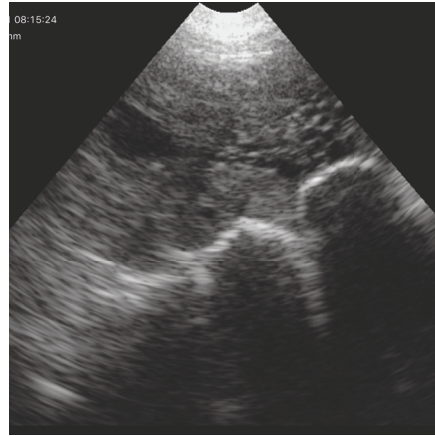

ÉCHOGRAPHE SANS FIL

WIRELESS ULTRASOUND

21 jours/days 100mm

21 jours/days 140mm

26 jours/days

28 jours/days

32 jours/days

48 jours/days