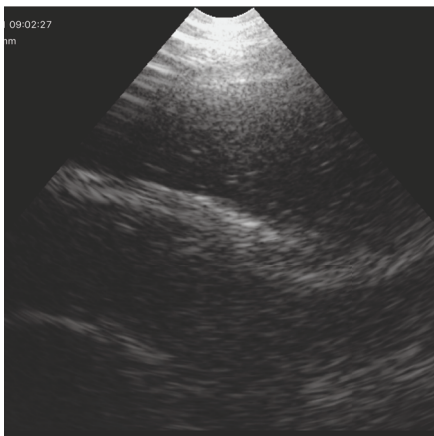

ÉCHOGRAPHE SANS FIL

WIRELESS ULTRASOUND

21 jours/days 100mm

21 jours/days 140mm

26 jours/days

28 jours/days

32 jours/days

48 jours/days