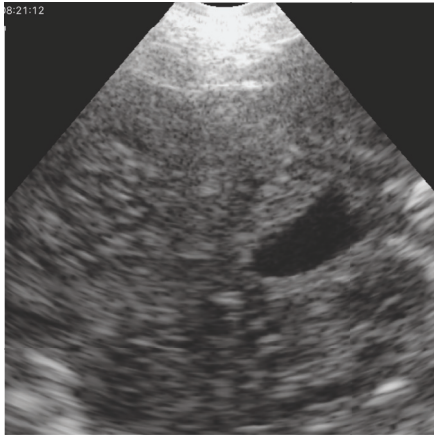

ÉCHOGRAPHE SANS FIL

WIRELESS ULTRASOUND

21 jours/days 100mm

21 jours/days 140mm

26 jours/days

28 jours/days

32 jours/days

48 jours/days