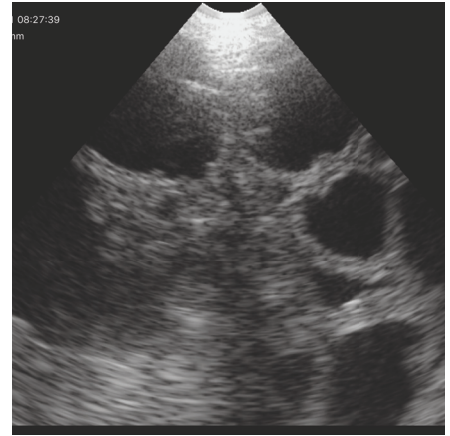

ÉCHOGRAPHE SANS FIL

WIRELESS ULTRASOUND

21 jours/days 100mm

21 jours/days 140mm

26 jours/days

28 jours/days

32 jours/days

48 jours/days